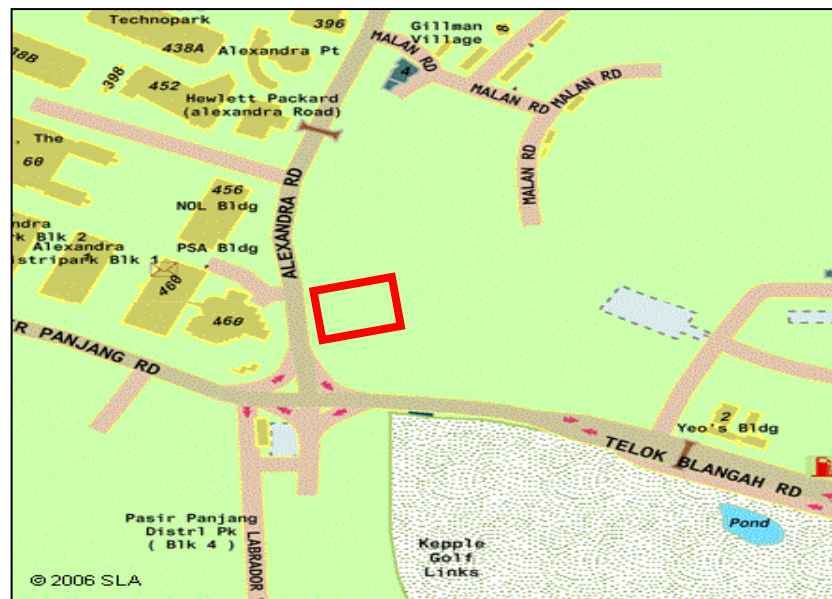

State Properties Identified for Office Use

Former ITE Pasir Panjang

Address	991 Alexandra Road
GFA	20,335 sqm
Date Available	2Q 2007
Proposed Tenure	3+3+3 years till 2016