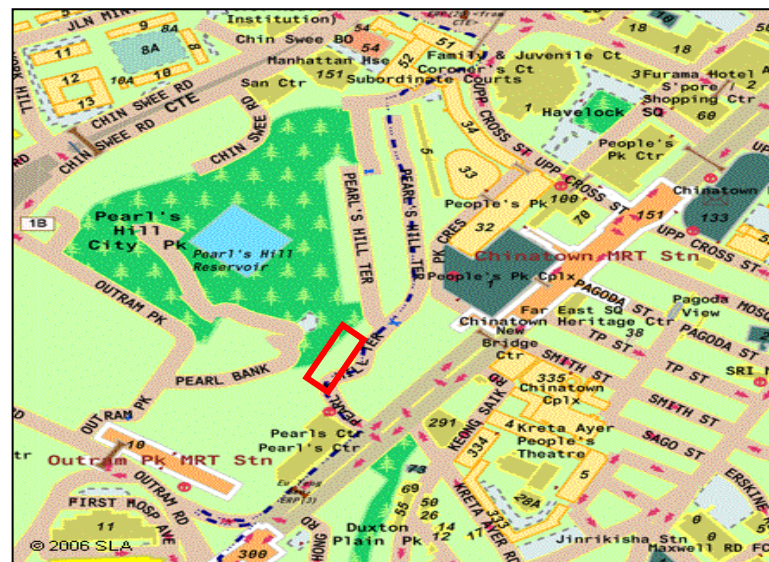

State Properties Identified for Office Use

Former Police HQ Building

Address	No.195 Pearls' Hill Terrace
GFA	13,511 sqm
Date Available	1Q 2007
Proposed Tenure	3 years till 2009

State Properties Identified for Office Use

Former CID Training Centre

Address	18 Pearls' Hill Terrace
GFA	698
Date Available	2Q 2007
Proposed Tenure	3 years till 2009

State Properties Identified for Office Use

Former CPIB building

Address	150 Cantonment Road
GFA	4,368 sqm
Date Available	2Q 2007
Proposed Tenure	3+3+3 years till 2016

State Properties Identified for Office Use

Former River Valley Primary School

Address	341 River Valley Road
GFA	4,390
Date Available	1Q 2007
Proposed Tenure	3+3 years till 2012

State Properties Identified for Office Use