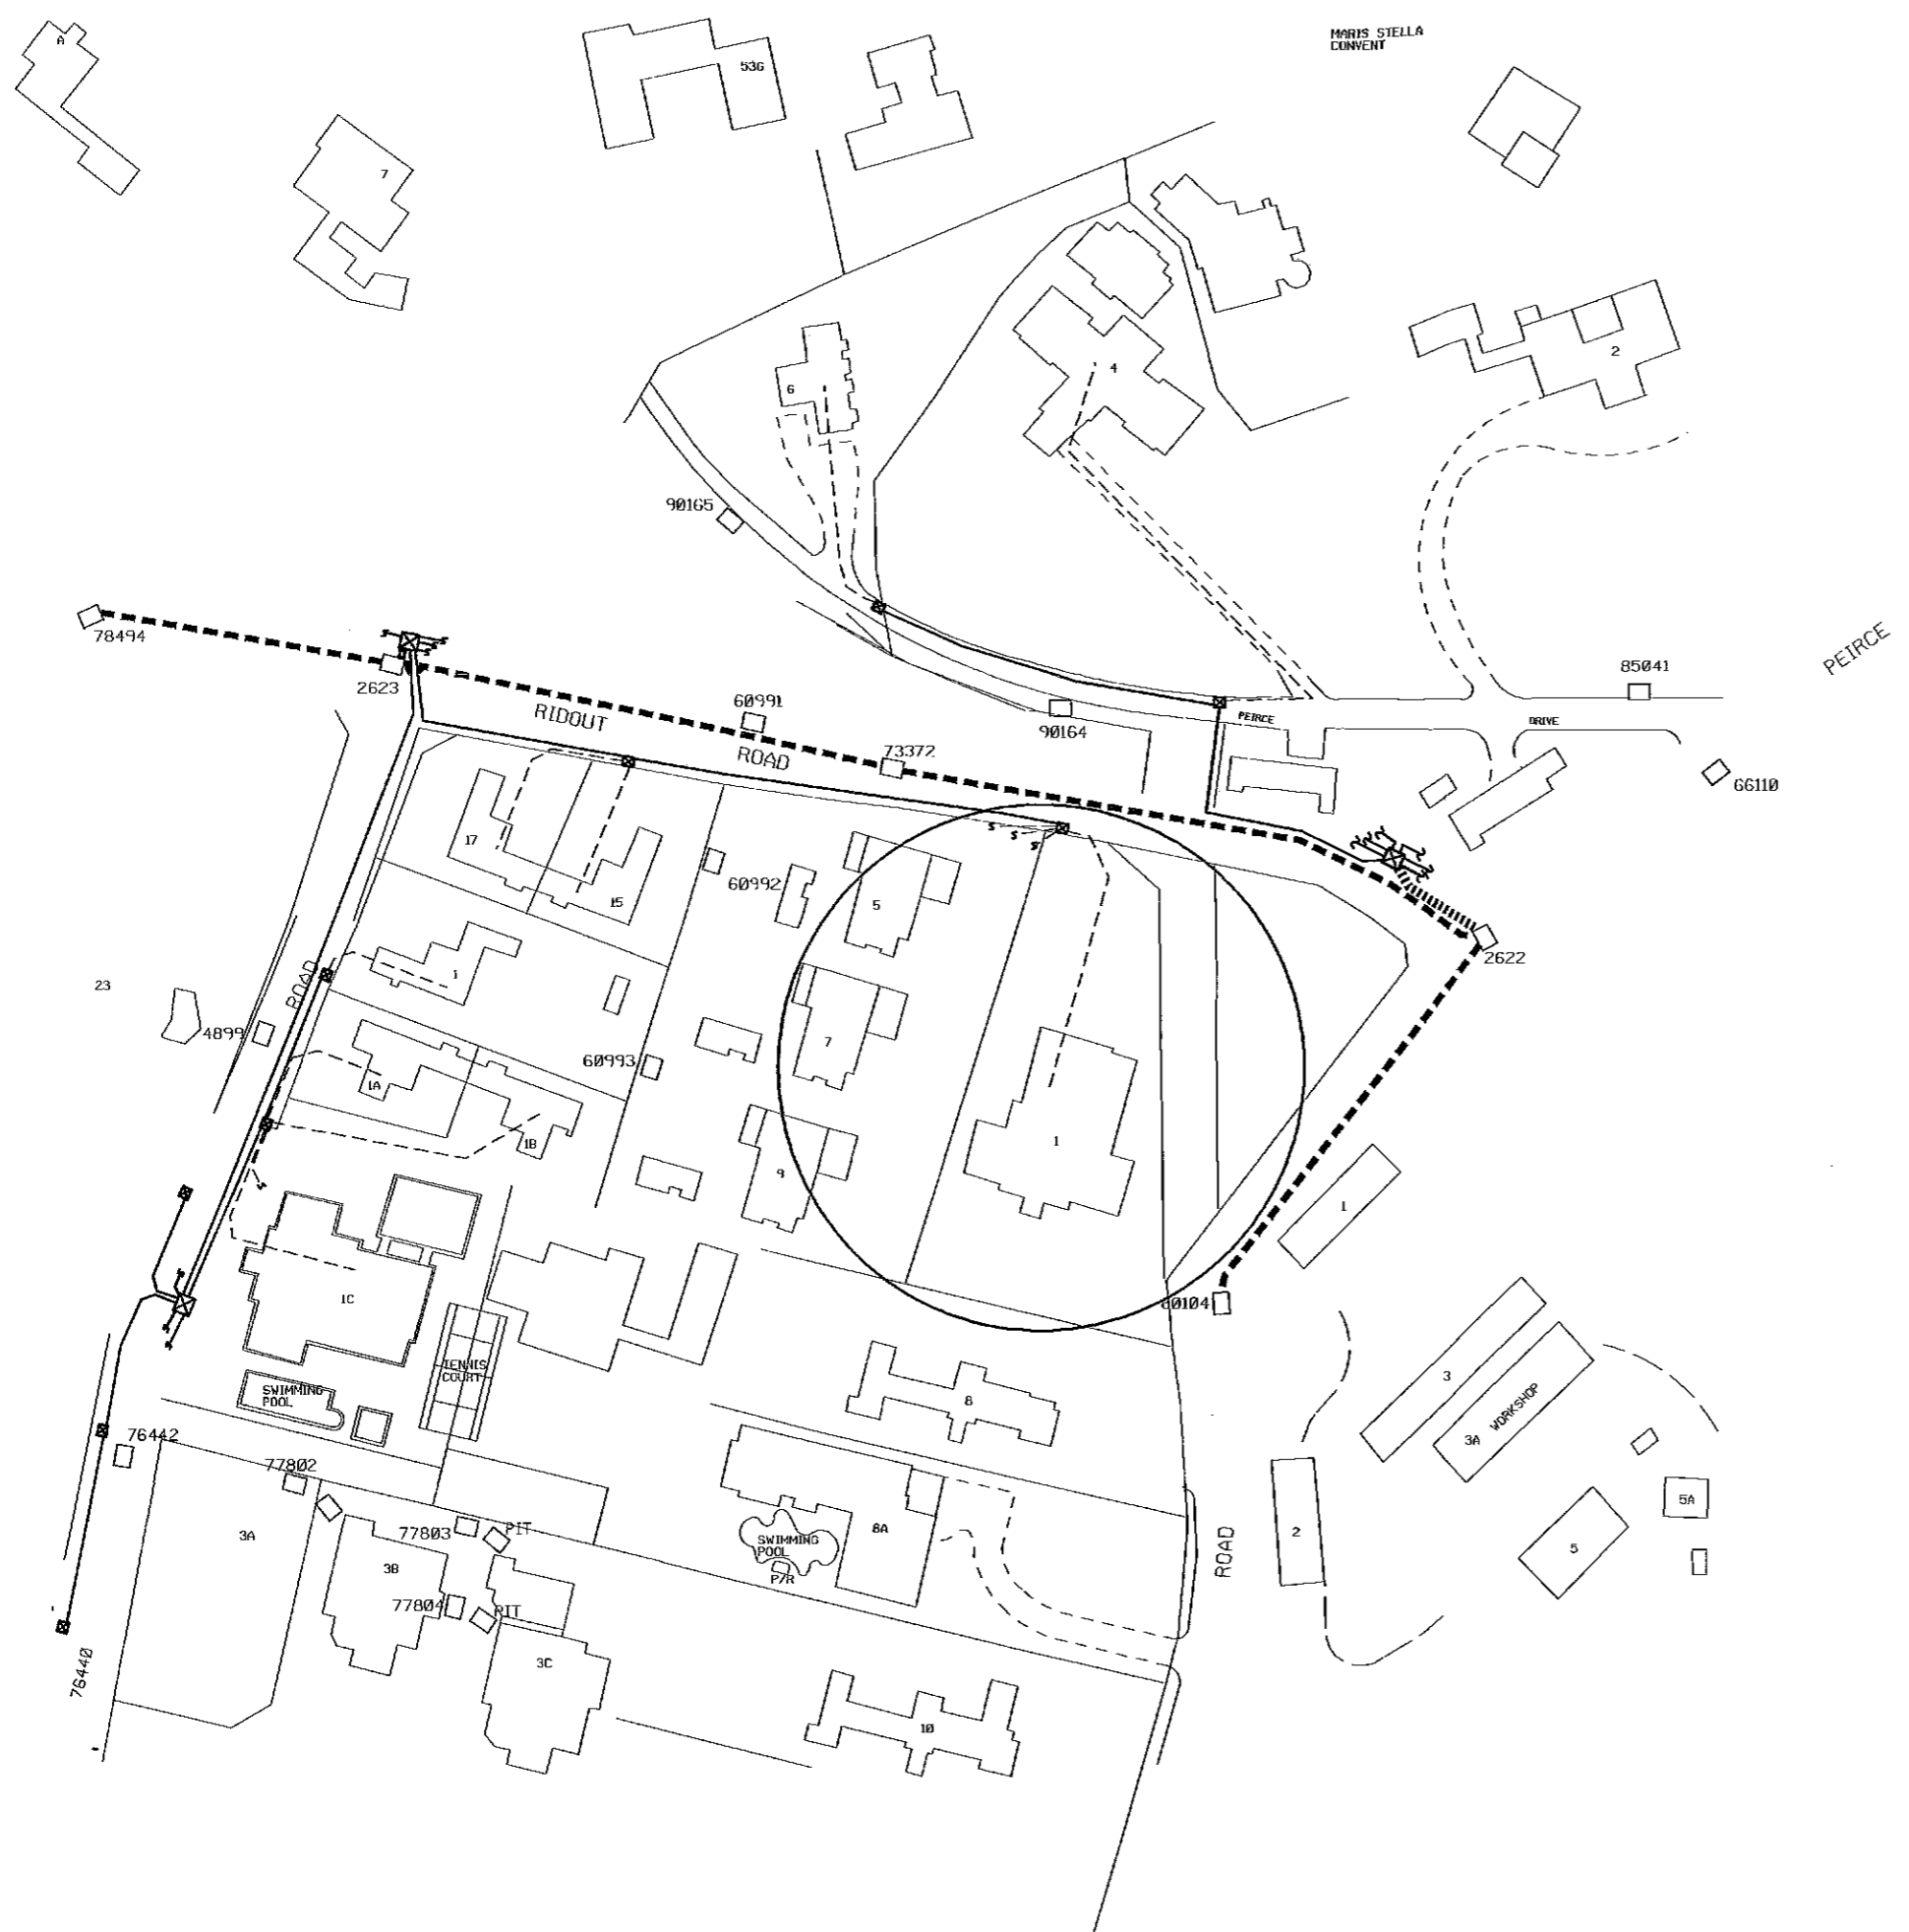

MARIS STELLA
CONVENT

PEIRCE

QT 020_1

DISCLAIMER
Information Validity Date:
12 DEC 2008

The information provided is based on data available at the time of enquiry and is subjected to any changes, which may take place subsequently. While every endeavor is made to ensure that the information provided is updated and correct, the provider is not liable for any damage or loss that may be incurred by or incurred by any person in reliance on the information provided as a result of any error or omission.

LEGEND

[Symbol]	AMPLIFIED PANEL BOX
[Symbol]	TAP BOX
[Symbol]	FEDERAL BOX STAND
[Symbol]	FEDERAL BOX TYP
[Symbol]	UNDER FIVE
[Symbol]	UNDER FIVE
[Symbol]	TRUNKING/CORNER
[Symbol]	TRUNKING/CORNER
[Symbol]	CABLE IN HAND
[Symbol]	LEAD-IN FIBRE